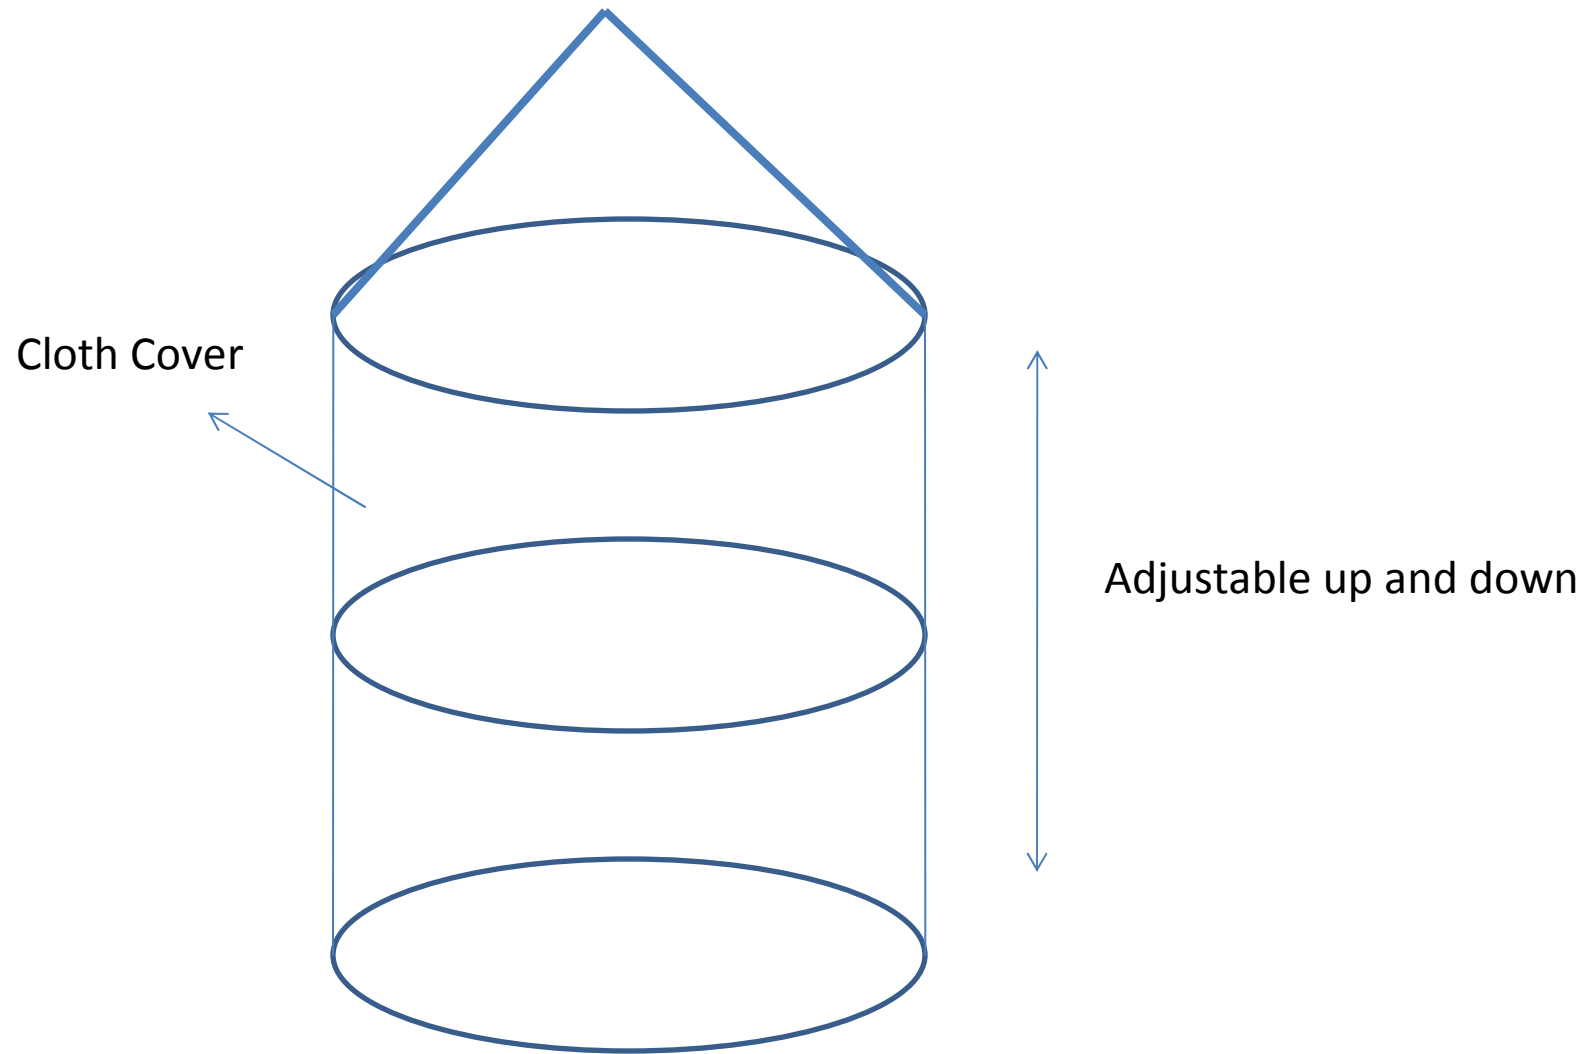

Basic Design